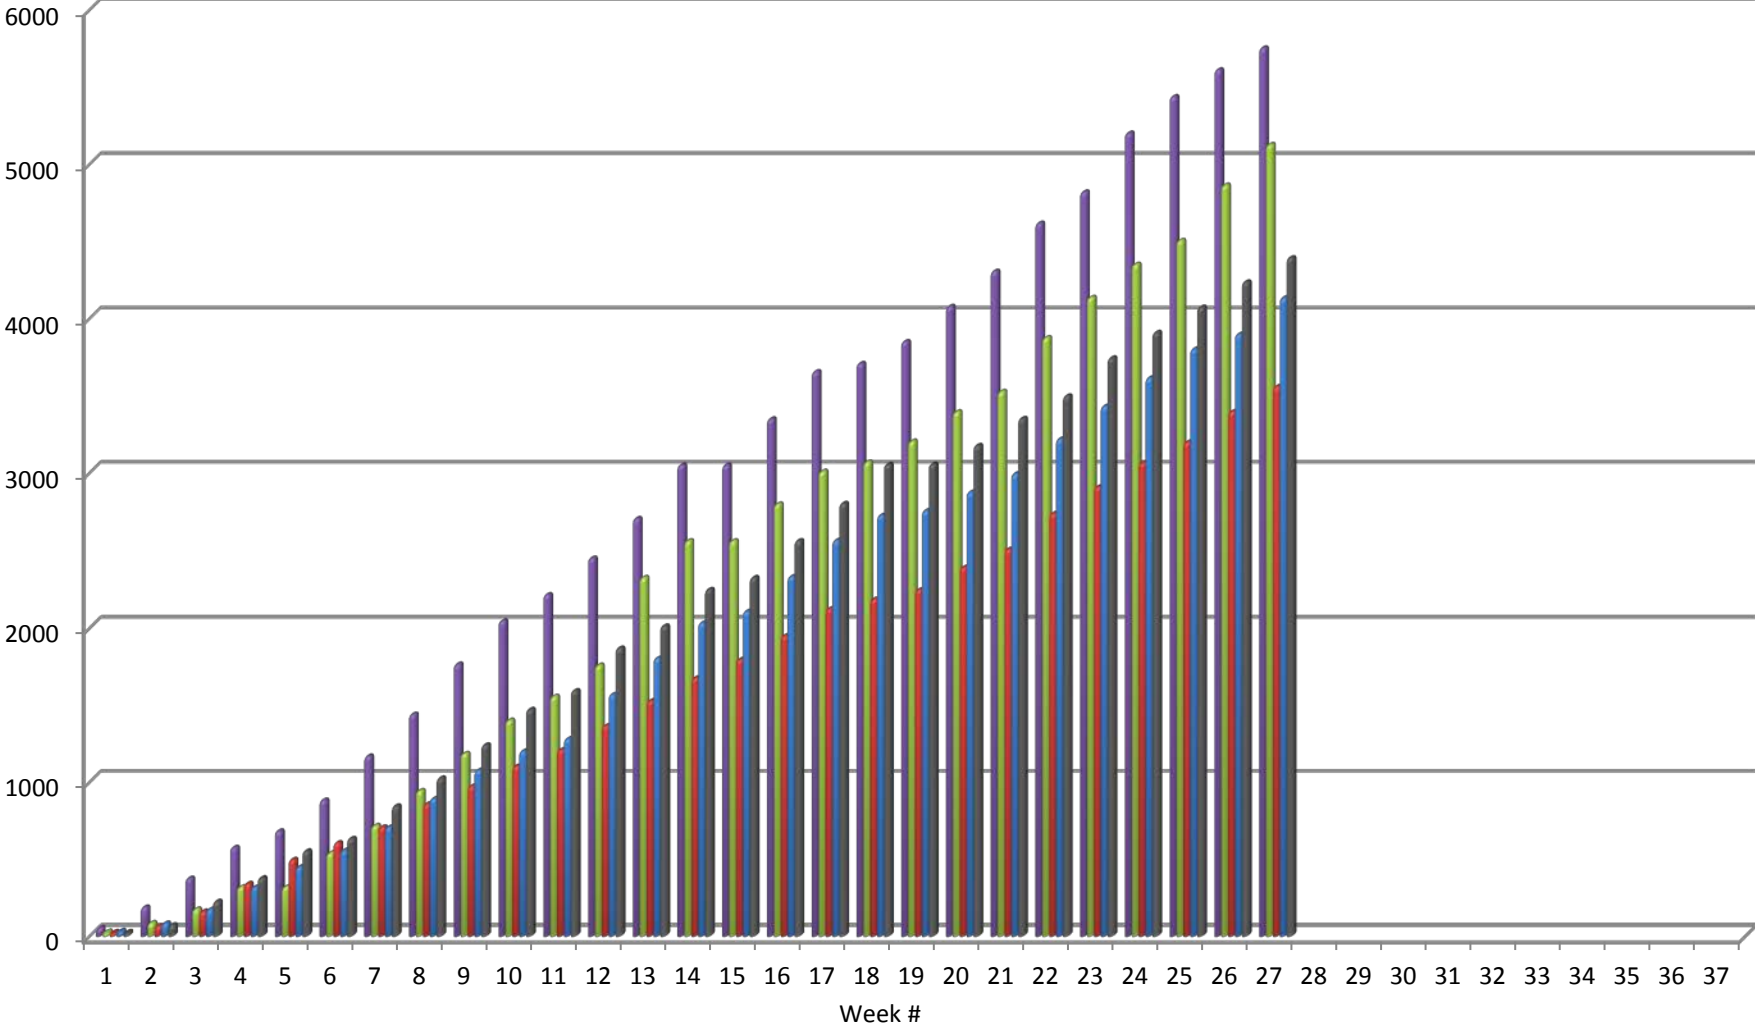

Three Year OKCPS Total Suspension Data Comparison

of Suspensions

■ sy2017 Total Suspensions ■ sy2018 Total Suspensions ■ sy2019 Suspensions

Five Year OKCPS Total Suspension Data Comparison

of Suspensions

■ sy2015 Total Suspensions
 ■ sy2016 Total Suspensions
 ■ sy2017 Total Suspensions
 ■ sy2018 Total Suspensions
 ■ sy2019 Total Suspensions

OKCPS Five Year Comparison of Long Term Suspensions sy2015 to sy 2019

To Date for each year