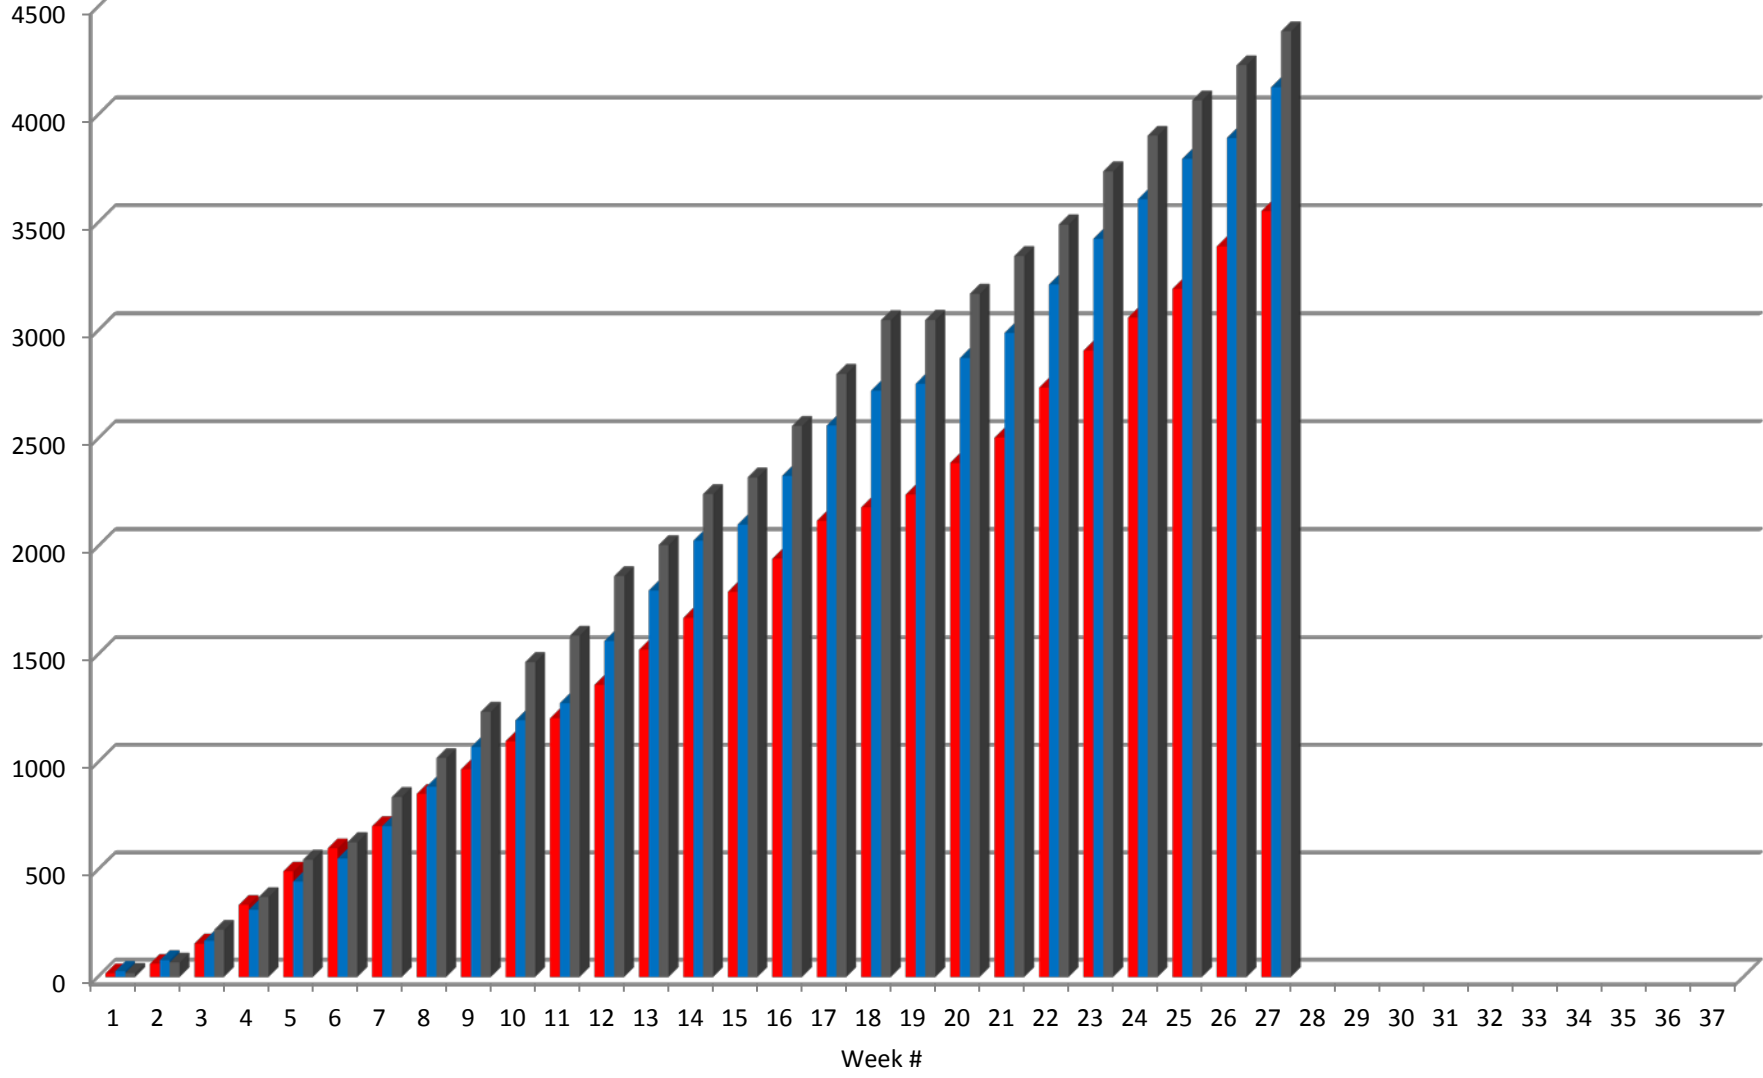

Three Year OKCPS Total Suspension Data Comparison

of Suspensions

■ sy2017 Total Suspensions ■ sy2018 Total Suspensions ■ sy2019 Suspensions

Five Year OKCPS Total Suspension Data Comparison

of Suspensions

■ sy2015 Total Suspensions
 ■ sy2016 Total Suspensions
 ■ sy2017 Total Suspensions
 ■ sy2018 Total Suspensions
 ■ sy2019 Total Suspensions

OKCPS Five Year Comparison of Long Term Suspensions sy2015 to sy 2019

To Date for each year